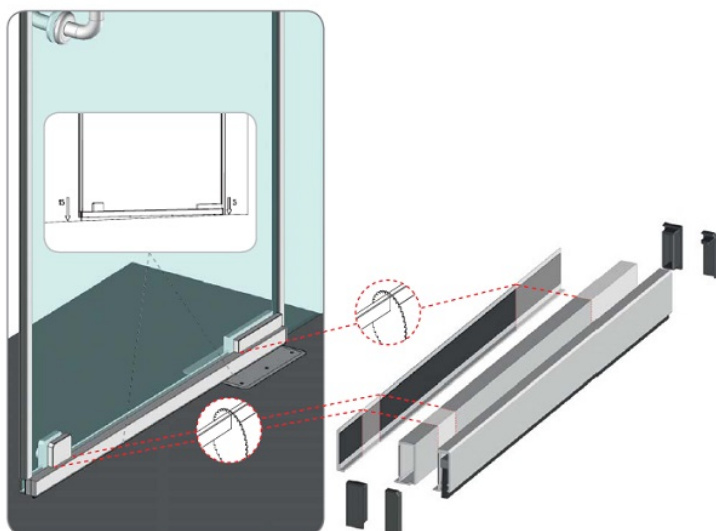

PRODUCT SHEET

Description:

Drop Down Alu Double Profile, "D" ,F/Glass Doors, 1030mm, W/ Adhesive Tape, Brush Seal (D)

Item number:

15.22.690-0

| Units | Box | Carton | HS Code | Barcode |
|-------|-----|--------|------------|--|
| Set | 1 | 4 | 8302415000 |  |
| | | | | 5704866461412 |