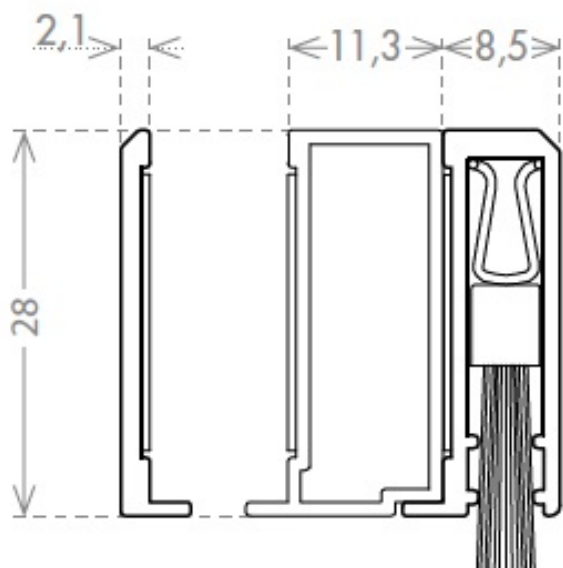

PRODUCT SHEET

Description:

Drop Down Alu Double Profile, "D" ,F/Glass Doors, 1030mm, W/ Adhesive Tape, Brush Seal (D)

Item number:

15.22.690-0

| Units | Box | Carton | HS Code | Barcode |
|-------|-----|--------|------------|--|
| Set | 1 | 4 | 8302415000 |  |
| | | | | 5704866461412 |